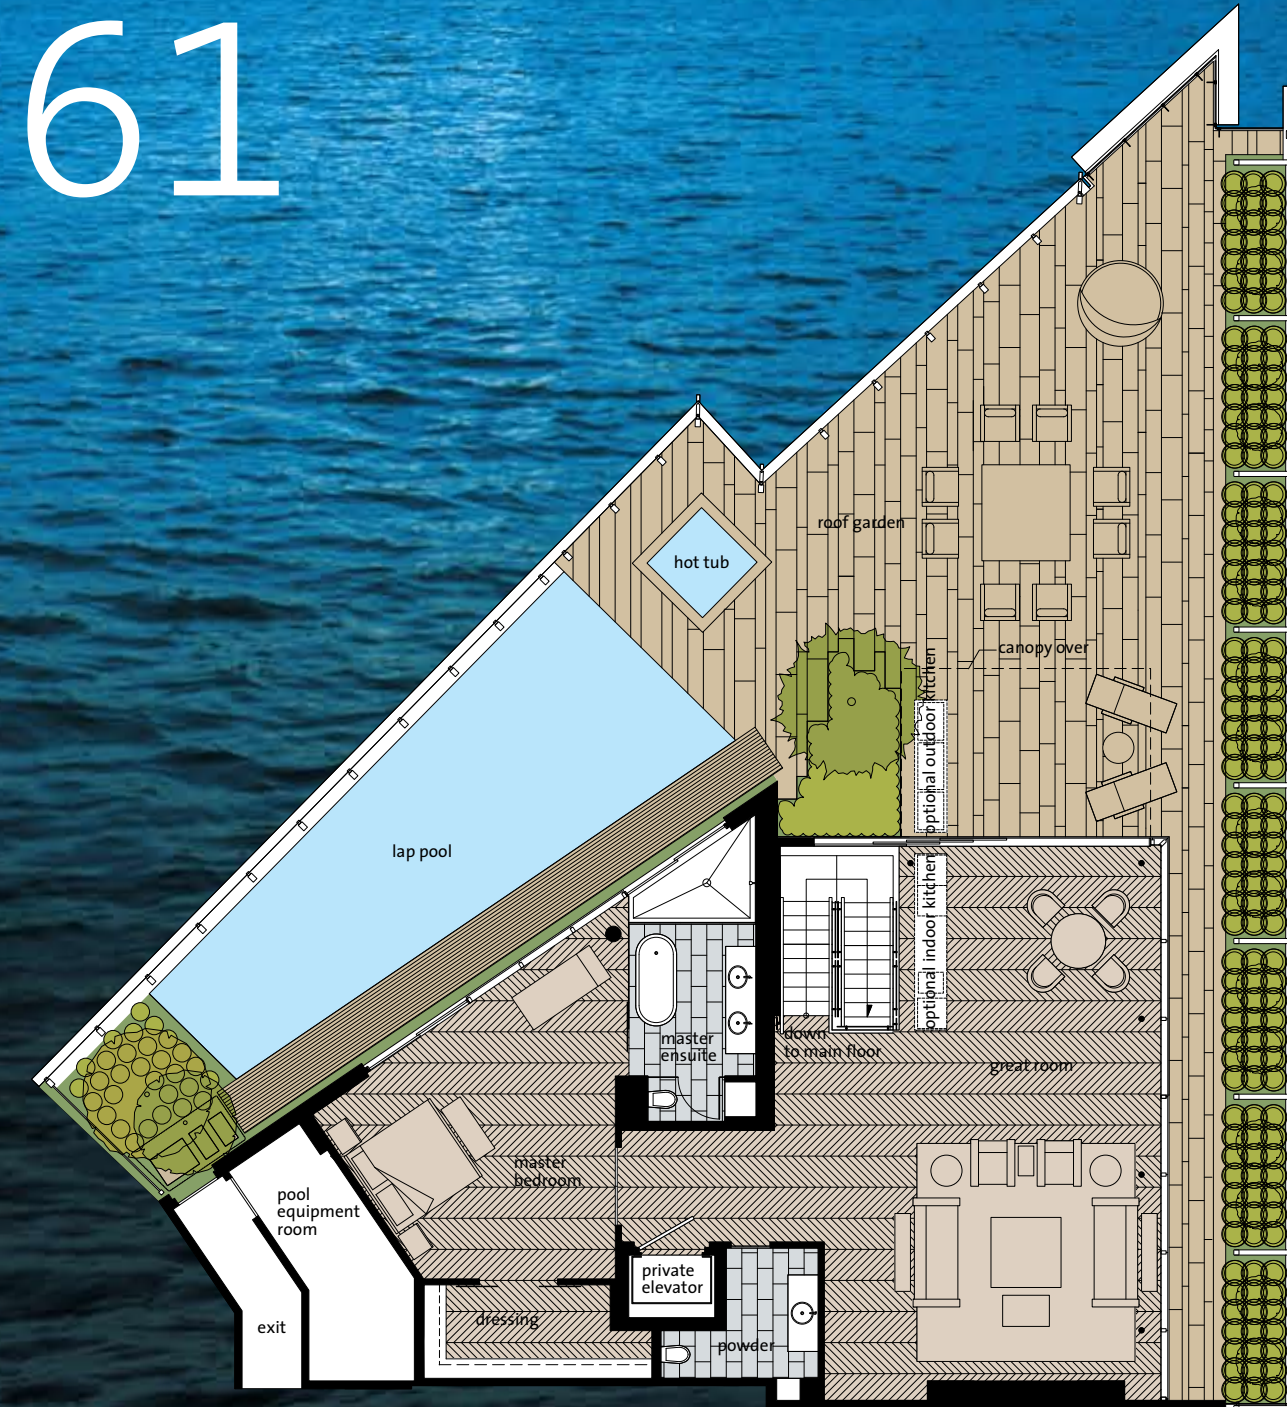

THE PENTHOUSE

On Top of Vancouver's Tallest Building

Level

60

PH-01 Penthouse
3 bedroom + family room
+ great room
5,890 sf

- 1 Sub-Zero wine cooler
- 2 Sub-Zero refrigerator
- 3 Miele microwave (above)
- 4 Miele built-in coffee maker
- 5 Two Miele 24" wall ovens
- 6 Miele 42" gas cooktop
- 7 Miele hood fan
- 8 Miele dishwasher

Level

61

SQUARE FOOTAGE IS FROM THE ARCHITECTURAL DRAWINGS. DIMENSIONS, SIZES, SPECIFICATIONS, LAYOUTS AND MATERIALS ARE APPROXIMATE ONLY AND SUBJECT TO CHANGE WITHOUT NOTICE. E. & O.E.

Level 61

Level 60