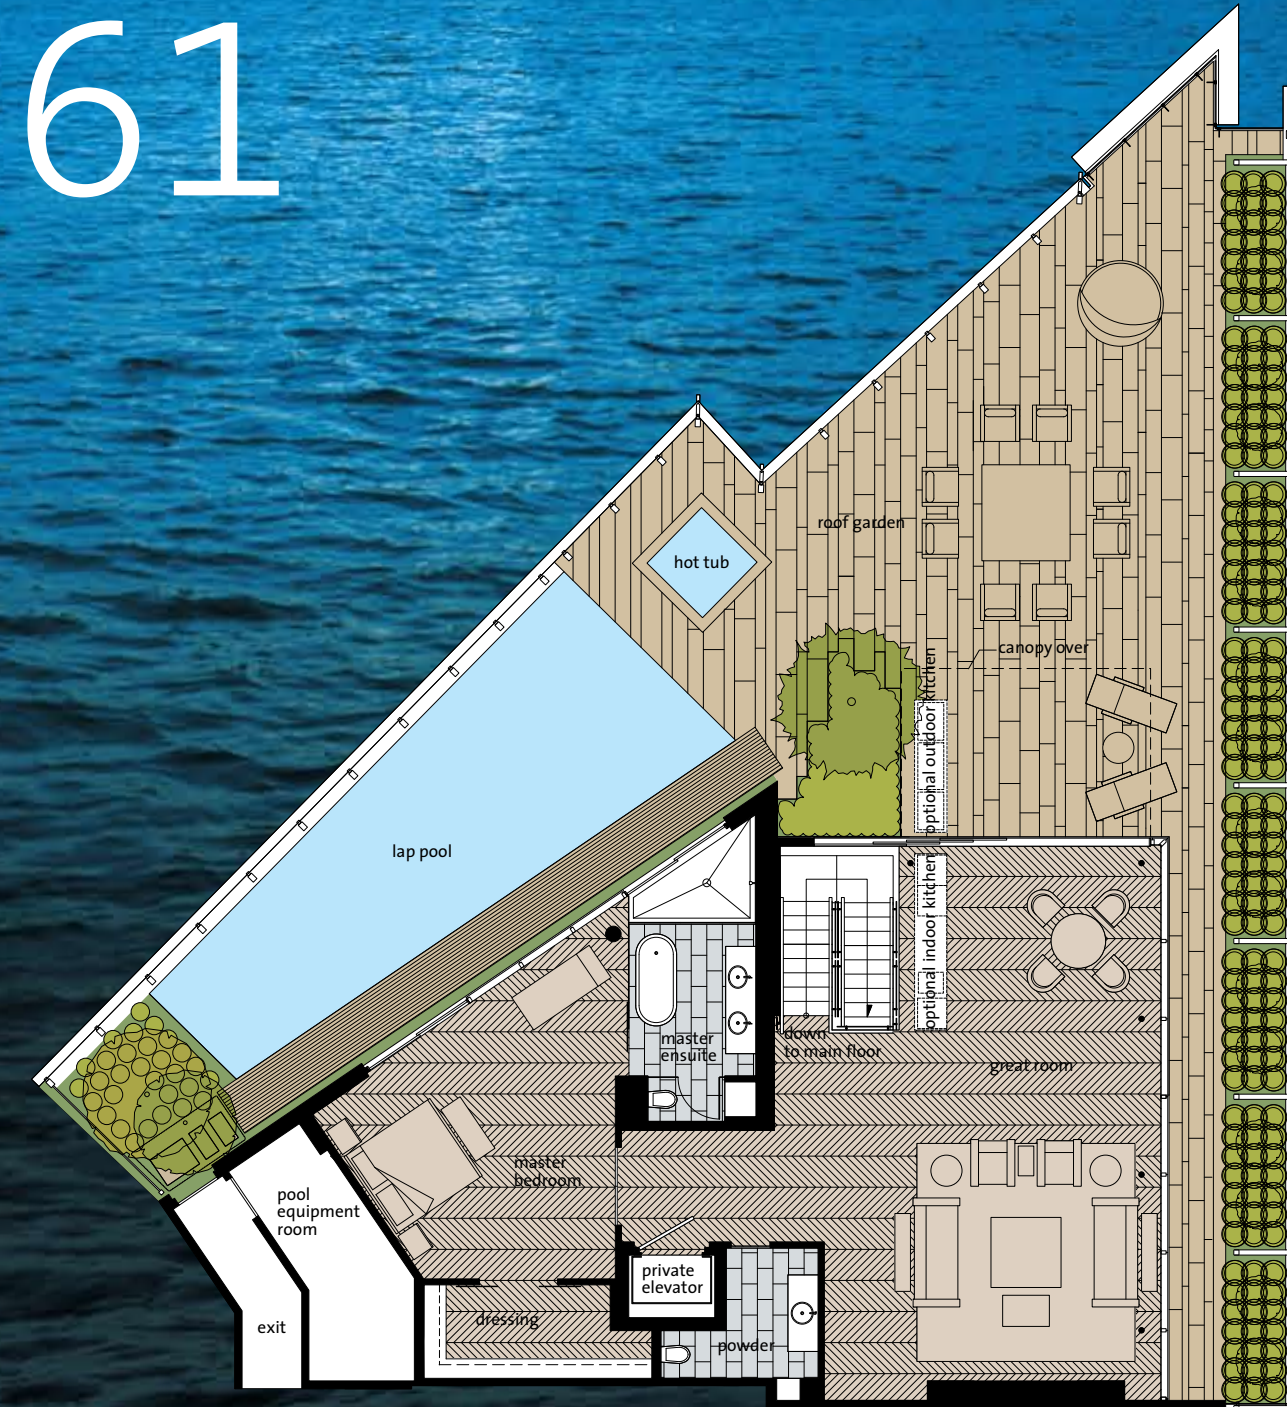

# THE PENTHOUSE

On Top of Vancouver's Tallest Building

Level

# 60

PH-01 Penthouse  
3 bedroom + family room  
+ great room  
5,890 sf

- 1 Sub-Zero wine cooler
- 2 Sub-Zero refrigerator
- 3 Miele microwave (above)
- 4 Miele built-in coffee maker
- 5 Two Miele 24" wall ovens
- 6 Miele 42" gas cooktop
- 7 Miele hood fan
- 8 Miele dishwasher

Level

# 61

SQUARE FOOTAGE IS FROM THE ARCHITECTURAL DRAWINGS. DIMENSIONS, SIZES, SPECIFICATIONS, LAYOUTS AND MATERIALS ARE APPROXIMATE ONLY AND SUBJECT TO CHANGE WITHOUT NOTICE. E. & O.E.

Level 61

Level 60