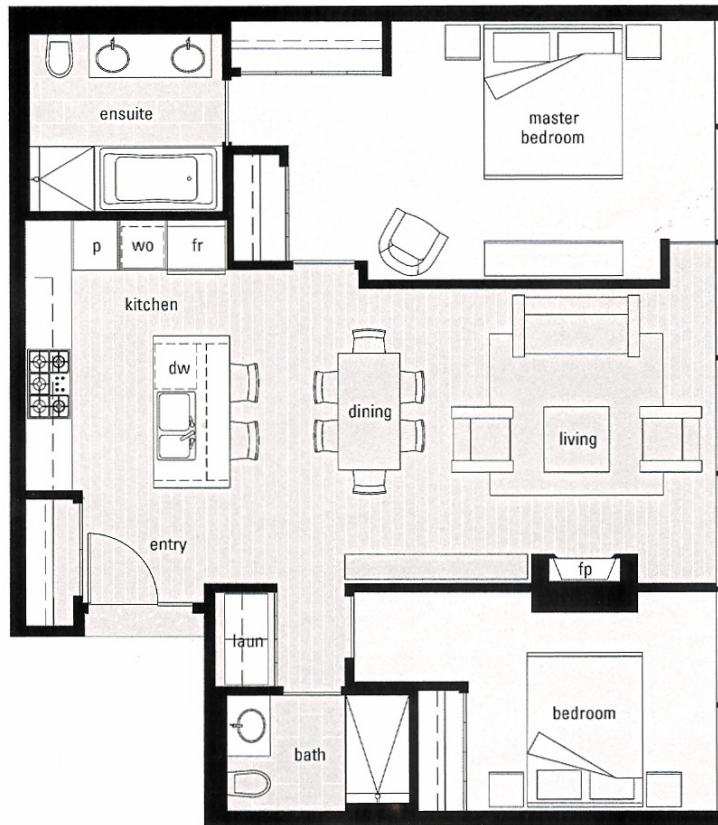

Unit 05

Living Today Homes

Floors 35-42
2 bedroom
1008 sf

FLOORS 35-42

SQUARE FOOTAGE IS FROM THE ARCHITECTURAL DRAWINGS. DIMENSIONS, SIZES, SPECIFICATIONS, LAYOUTS AND MATERIALS ARE APPROXIMATE ONLY AND SUBJECT TO CHANGE WITHOUT NOTICE. E.&OE.