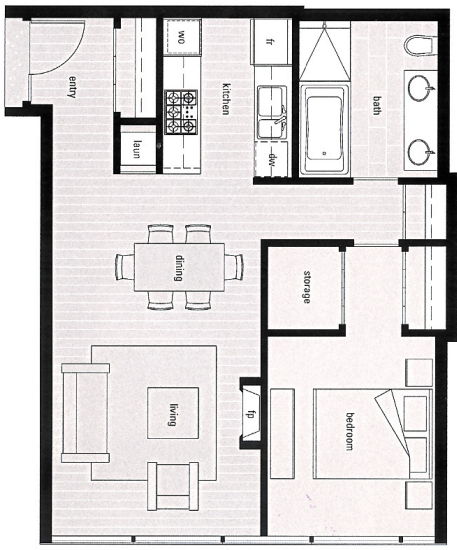

# Unit 06 Living Today Homes

Floors 16-34  
1 bedroom  
682-693 sf

FLOORS 16-17

FLOORS 18-34

SQUARE FOOTAGE IS FROM THE ARCHITECTURAL DRAWINGS. DIMENSIONS, SIZES, SPECIFICATIONS, LAYOUTS AND MATERIALS ARE APPROXIMATE ONLY AND SUBJECT TO CHANGE WITHOUT NOTICE. E. & O.E.