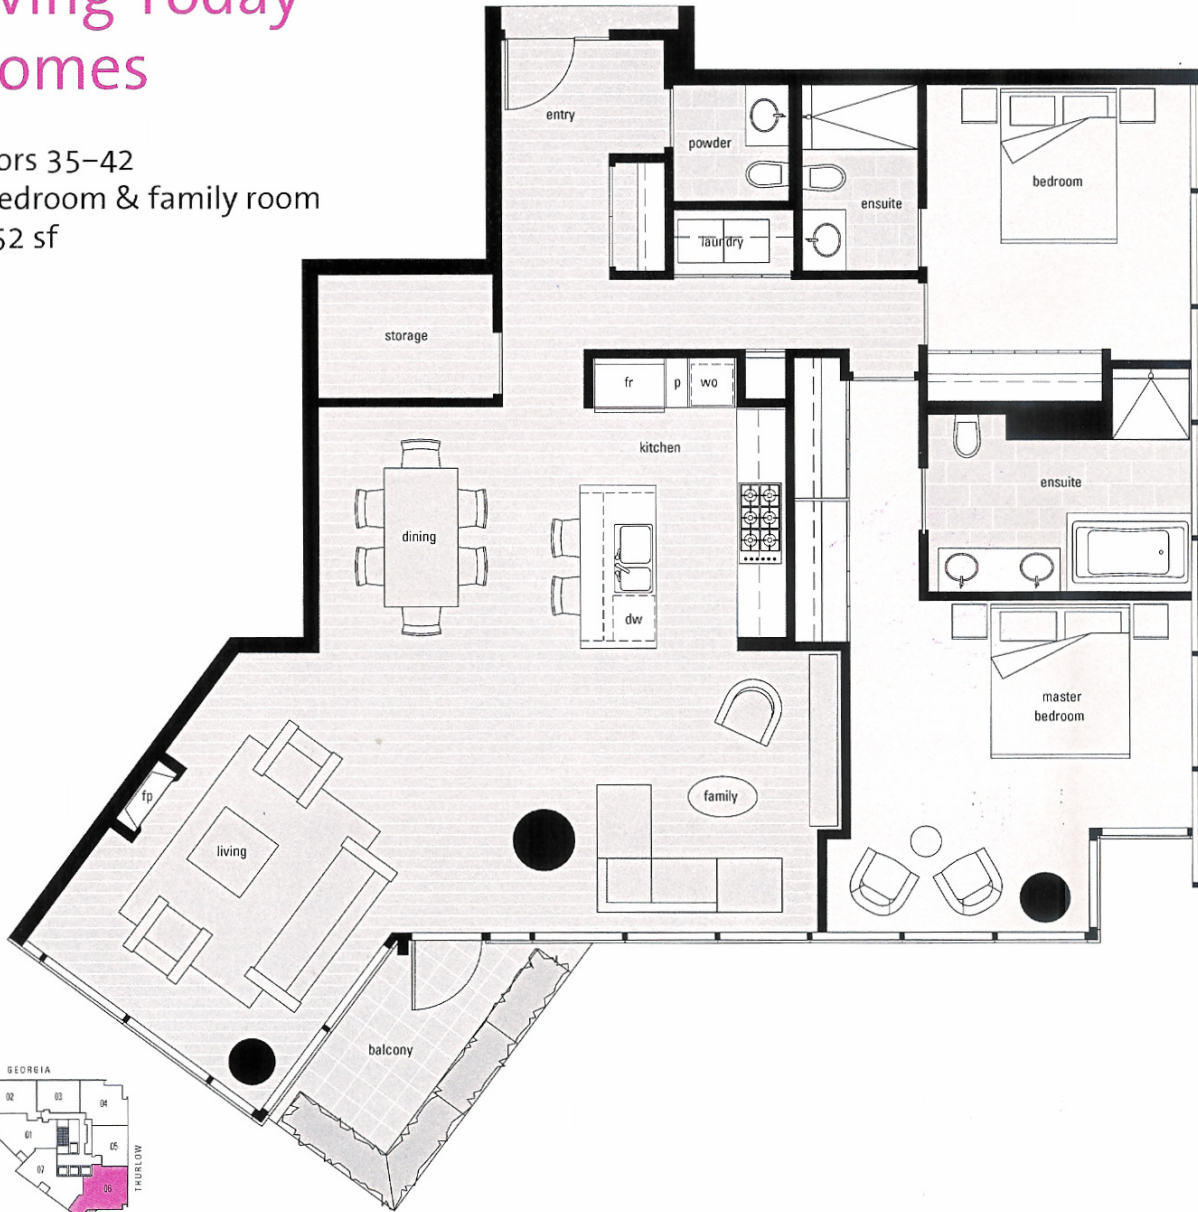

# Unit 06

## Living Today Homes

Floors 35-42  
2 bedroom & family room  
1552 sf

FLOORS 35-42

SQUARE FOOTAGE IS FROM THE ARCHITECTURAL DRAWINGS. DIMENSIONS, SIZES, SPECIFICATIONS, LAYOUTS AND MATERIALS ARE APPROXIMATE ONLY AND SUBJECT TO CHANGE WITHOUT NOTICE. E.&OE.