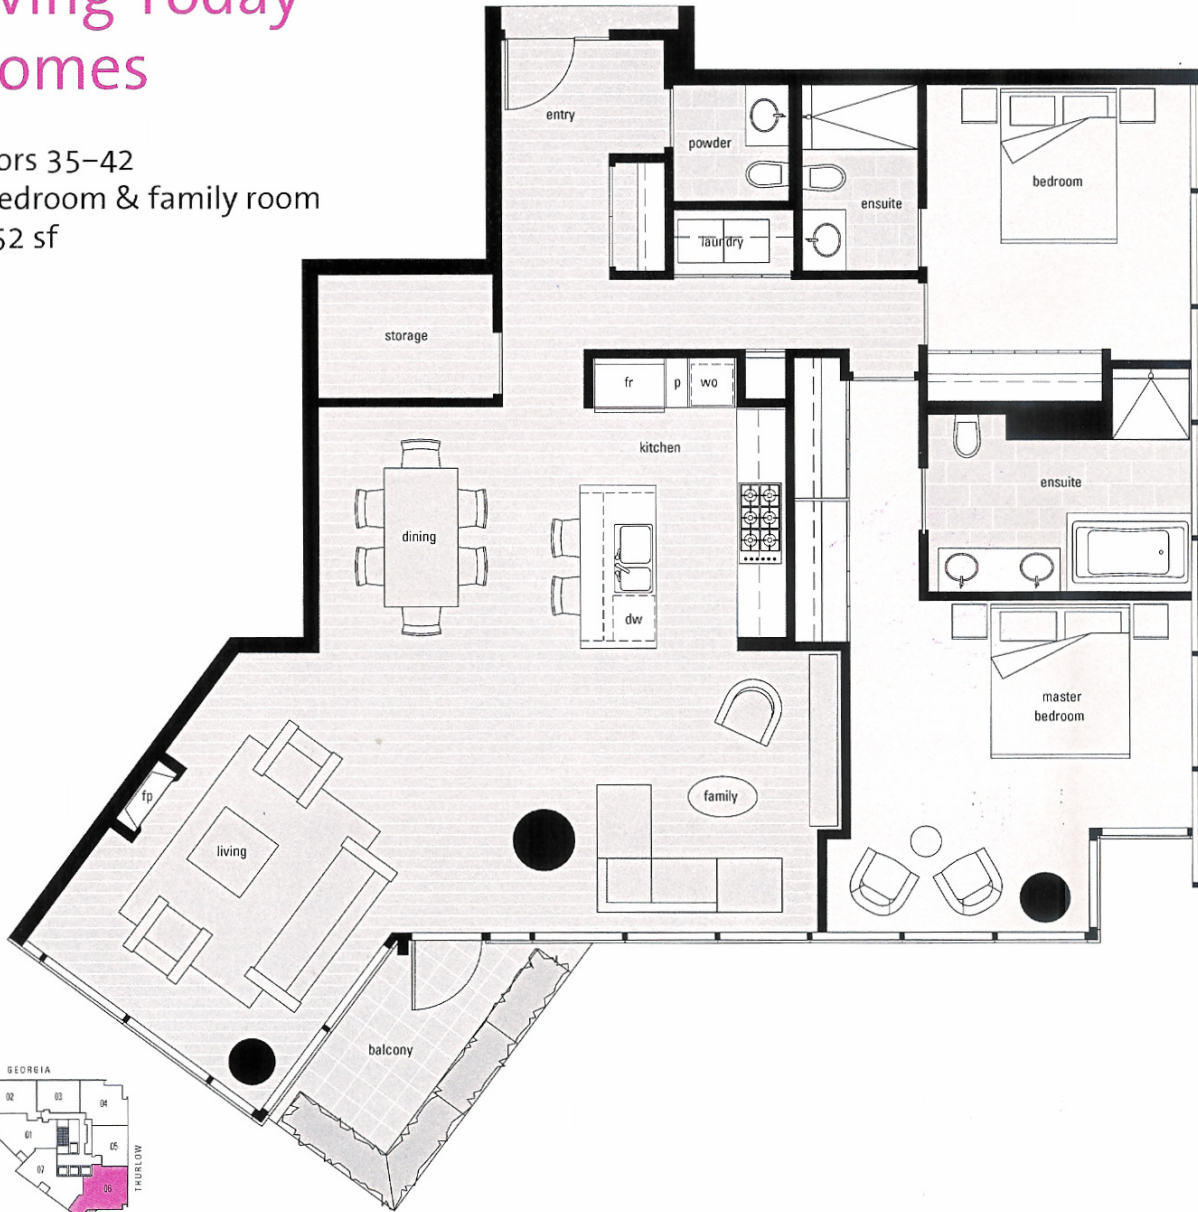

Unit 06

Living Today Homes

Floors 35-42
2 bedroom & family room
1552 sf

FLOORS 35-42

SQUARE FOOTAGE IS FROM THE ARCHITECTURAL DRAWINGS. DIMENSIONS, SIZES, SPECIFICATIONS, LAYOUTS AND MATERIALS ARE APPROXIMATE ONLY AND SUBJECT TO CHANGE WITHOUT NOTICE. E.&OE.